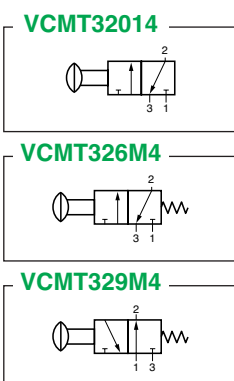

BUTTON VALVES / VALVOLE COMANDO A TIRETTO

VCMT32..8 PORT CONNECTION G1/8 - BUTTON VALVE / CONNESSIONI G1/8 - COMANDO A TIRETTO

VCMT52.18 PORT CONNECTION G1/8 - BUTTON VALVE / CONNESSIONI G1/8 - COMANDO A TIRETTO

VCMT32..4 PORT CONNECTION G1/4 - BUTTON VALVE / CONNESSIONI G1/4 - COMANDO A TIRETTO

VCMT52.14 PORT CONNECTION G1/4 - BUTTON VALVE / CONNESSIONI G1/4 - COMANDO A TIRETTO