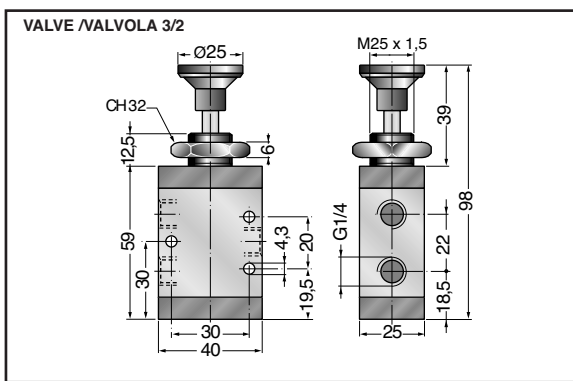

BUTTON VALVES / VALVOLE COMANDO A TIRETTO

VCMT32..8 PORT CONNECTION G1/8 - BUTTON VALVE / CONNESSIONI G1/8 - COMANDO A TIRETTO

VCMT52.18 PORT CONNECTION G1/8 - BUTTON VALVE / CONNESSIONI G1/8 - COMANDO A TIRETTO

VCMT32..4 PORT CONNECTION G1/4 - BUTTON VALVE / CONNESSIONI G1/4 - COMANDO A TIRETTO

VCMT52.14 PORT CONNECTION G1/4 - BUTTON VALVE / CONNESSIONI G1/4 - COMANDO A TIRETTO