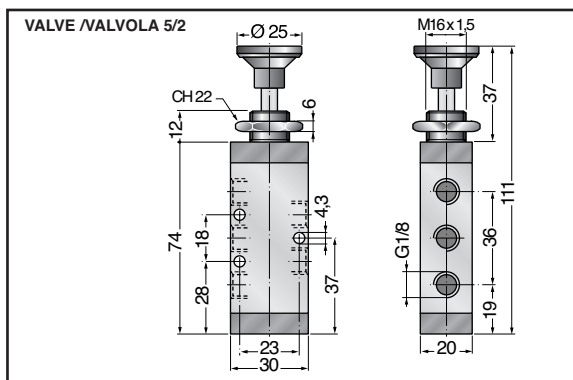

BUTTON VALVES / VALVOLE COMANDO A TIRETTO

VCMT32..8 PORT CONNECTION G1/8 - BUTTON VALVE / CONNESSIONI G1/8 - COMANDO A TIRETTO

VCMT52.18 PORT CONNECTION G1/8 - BUTTON VALVE / CONNESSIONI G1/8 - COMANDO A TIRETTO

VCMT32..4 PORT CONNECTION G1/4 - BUTTON VALVE / CONNESSIONI G1/4 - COMANDO A TIRETTO

VCMT52.14 PORT CONNECTION G1/4 - BUTTON VALVE / CONNESSIONI G1/4 - COMANDO A TIRETTO