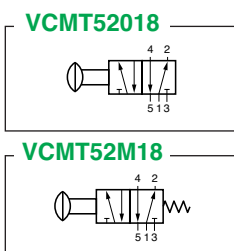

BUTTON VALVES / VALVOLE COMANDO A TIRETTO

VCMT32..8 PORT CONNECTION G1/8 - BUTTON VALVE / CONNESSIONI G1/8 - COMANDO A TIRETTO

VCMT52.18 PORT CONNECTION G1/8 - BUTTON VALVE / CONNESSIONI G1/8 - COMANDO A TIRETTO

VCMT32..4 PORT CONNECTION G1/4 - BUTTON VALVE / CONNESSIONI G1/4 - COMANDO A TIRETTO

VCMT52.14 PORT CONNECTION G1/4 - BUTTON VALVE / CONNESSIONI G1/4 - COMANDO A TIRETTO