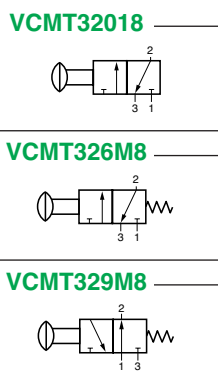

BUTTON VALVES / VALVOLE COMANDO A TIRETTO

VCMT32..8 PORT CONNECTION G1/8 - BUTTON VALVE / CONNESSIONI G1/8 - COMANDO A TIRETTO

VCMT52.18 PORT CONNECTION G1/8 - BUTTON VALVE / CONNESSIONI G1/8 - COMANDO A TIRETTO

VCMT32..4 PORT CONNECTION G1/4 - BUTTON VALVE / CONNESSIONI G1/4 - COMANDO A TIRETTO

VCMT52.14 PORT CONNECTION G1/4 - BUTTON VALVE / CONNESSIONI G1/4 - COMANDO A TIRETTO