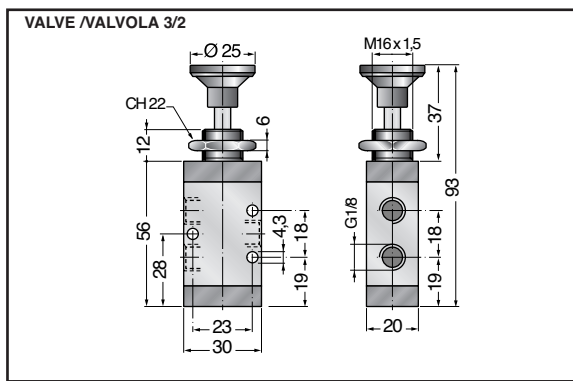

BUTTON VALVES / VALVOLE COMANDO A TIRETTO

VCMT32..8 PORT CONNECTION G1/8 - BUTTON VALVE / CONNESSIONI G1/8 - COMANDO A TIRETTO

VCMT52.18 PORT CONNECTION G1/8 - BUTTON VALVE / CONNESSIONI G1/8 - COMANDO A TIRETTO

VCMT32..4 PORT CONNECTION G1/4 - BUTTON VALVE / CONNESSIONI G1/4 - COMANDO A TIRETTO

VCMT52.14 PORT CONNECTION G1/4 - BUTTON VALVE / CONNESSIONI G1/4 - COMANDO A TIRETTO