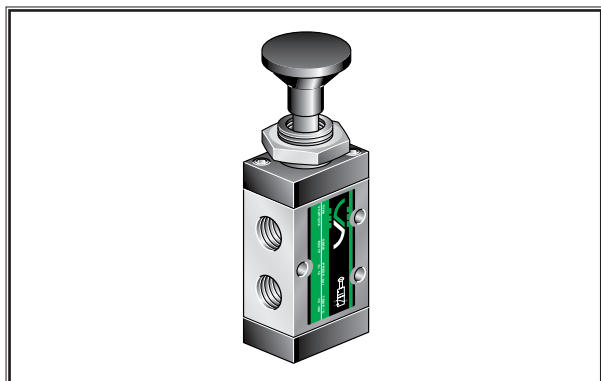

BUTTON VALVES / VALVOLE COMANDO A TIRETTO

VCMT32..8 PORT CONNECTION G1/8 - BUTTON VALVE / CONNESSIONI G1/8 - COMANDO A TIRETTO

VCMT52.18 PORT CONNECTION G1/8 - BUTTON VALVE / CONNESSIONI G1/8 - COMANDO A TIRETTO

VCMT32..4 PORT CONNECTION G1/4 - BUTTON VALVE / CONNESSIONI G1/4 - COMANDO A TIRETTO

VCMT52.14 PORT CONNECTION G1/4 - BUTTON VALVE / CONNESSIONI G1/4 - COMANDO A TIRETTO