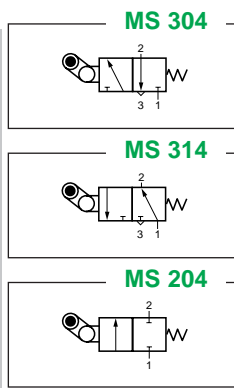

MECHANICAL MICROVALVES PUSH-IN Ø4 mm / VALVOLE A COMANDO MECCANICO TUBO Ø4 mm

MR ..4 MECHANICAL VALVE / MICROVALVOLA FINECORSA

MR 304

MR 314

MR 204

MA ..4 MECHANICAL VALVE / MICROVALVOLA FINECORSA

MA 304

MA 314