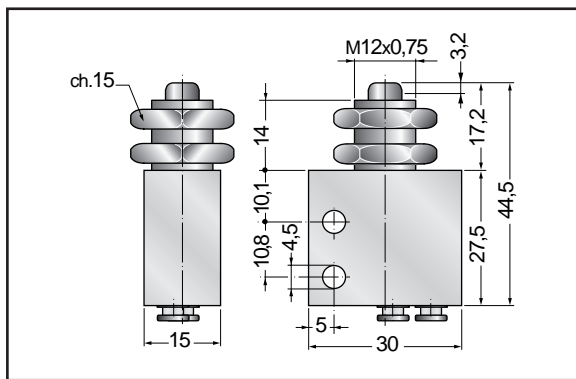

MECHANICAL MICROVALVES PUSH-IN Ø4 mm / VALVOLE A COMANDO MECCANICO TUBO Ø4 mm

MR ..4 MECHANICAL VALVE / MICROVALVOLA FINECORSA

MR 304

MR 314

MR 204

MA ..4 MECHANICAL VALVE / MICROVALVOLA FINECORSA

MA 304

MA 314