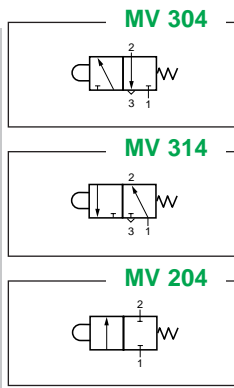

MECHANICAL MICROVALVES PUSH-IN Ø4 mm / VALVOLE A COMANDO MECCANICO TUBO Ø4 mm

MR ..4 MECHANICAL VALVE / MICROVALVOLA FINECORSA

MR 304

MR 314

MR 204

MA ..4 MECHANICAL VALVE / MICROVALVOLA FINECORSA

MA 304

MA 314