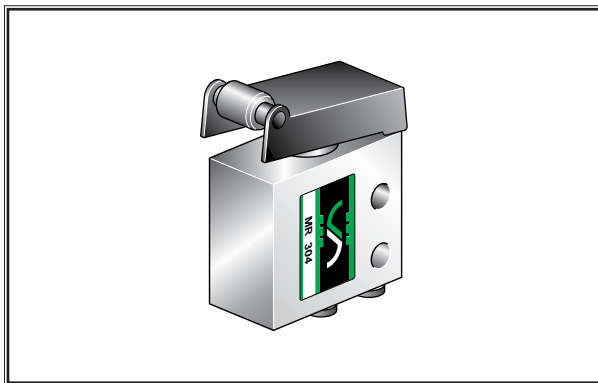

MECHANICAL MICROVALVES PUSH-IN Ø4 mm / VALVOLE A COMANDO MECCANICO TUBO Ø4 mm

MR ..4 MECHANICAL VALVE / MICROVALVOLA FINECORSA

MR 304

MR 314

MR 204

MA ..4 MECHANICAL VALVE / MICROVALVOLA FINECORSA

MA 304

MA 314