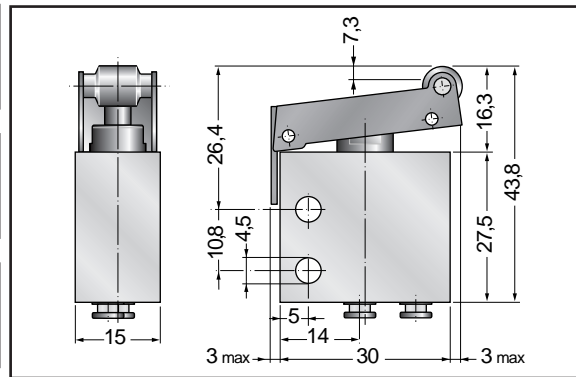

MECHANICAL MICROVALVES PUSH-IN Ø4 mm / VALVOLE A COMANDO MECCANICO TUBO Ø4 mm

MR ..4 MECHANICAL VALVE / MICROVALVOLA FINECORSA

MR 304

MR 314

MR 204

MA ..4 MECHANICAL VALVE / MICROVALVOLA FINECORSA

MA 304

MA 314