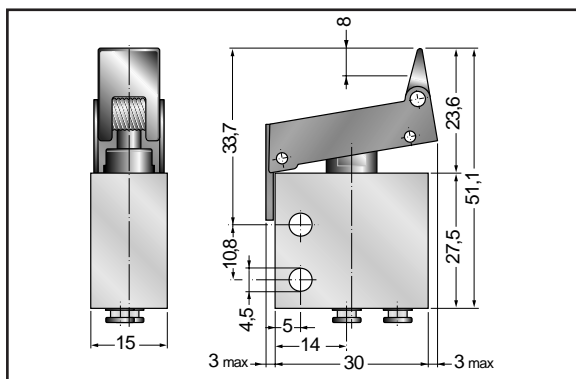

MECHANICAL MICROVALVES PUSH-IN Ø4 mm / VALVOLE A COMANDO MECCANICO TUBO Ø4 mm

MR ..4 MECHANICAL VALVE / MICROVALVOLA FINECORSA

MR 304

MR 314

MR 204

MA ..4 MECHANICAL VALVE / MICROVALVOLA FINECORSA

MA 304

MA 314